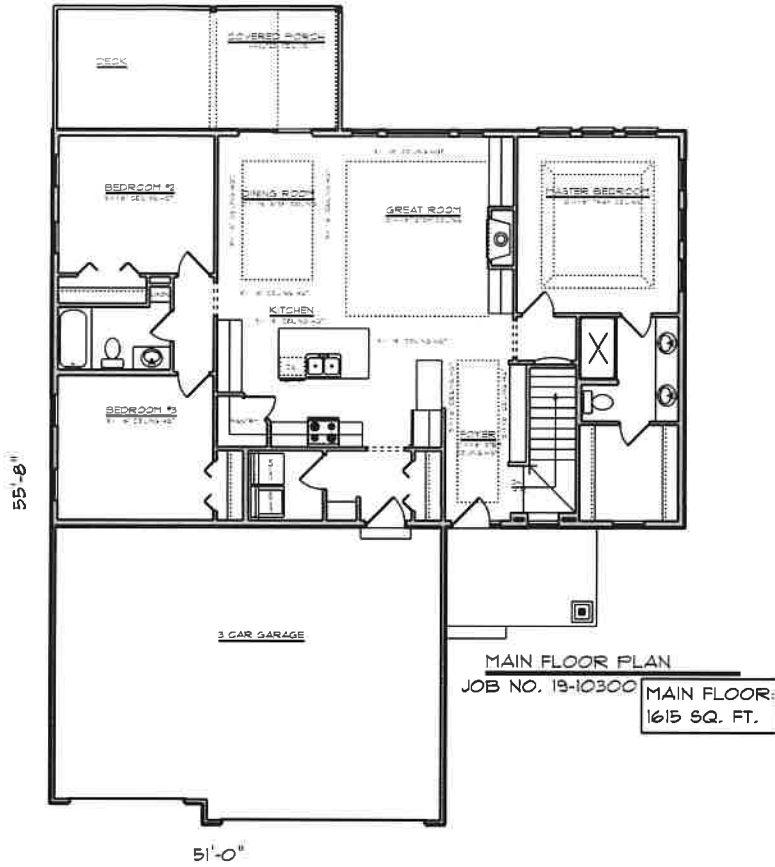

FLOOR PLAN

- One Story Ranch Home with Open Floor Plan approx. 2,600 finished sq. ft.
- 5 Bedroom, 3 Bathroom Open Floor Plan Between Kitchen, Living Area and Dining Area.
- Walk-In Closet and Bath off Master Bedroom
- Walk-In Pantry in Kitchen.
- Large Family Room in Basement with Wet Bar.
- Laundry Room off of Entrance to Home from Large 3 Car Garage.

- Oil Rubbed Bronze Door Hardware, Light Fixtures, Plumbing Fixtures.
- Painted Trim Work.
- Painted and Stained Cabinetry and Built-Ins.
- Granite Countertops in Kitchen, Baths and Wet Bar.
- Blanco Silgranit Under Mount Sink in Kitchen and China Bowl Under Mount Sinks in Master Bath.
- White Wire Closet Shelving Included.
- LVP and Tile Flooring with Tile Backsplash in Kitchen.
- Easy Clean / Maintenance ONYX Shower Base with Tile Walls in Master Bath
- 8 Foot Tall Interior Doors on main level
- Tray Ceilings

Tasteful Homes

(515) 520-3615

[HTTP://TASTEFULHOMESOFAMES.COM](http://TASTEFULHOMESOFAMES.COM)

*NOTE: Finishes Subject to Change.

*NOTE: Actual Elevation Finishes May Vary From Drawing.

TOTAL: 2694 SQ. FT.

BUILDER DISCLAIMER

Homes built for sale that are on the market are subject to the following changes and variances from the marketed material:

➤ **Layout Changes**

- **Minor modifications may be made during construction per Builder discretion therefore varying from the Present Floor Plan.**