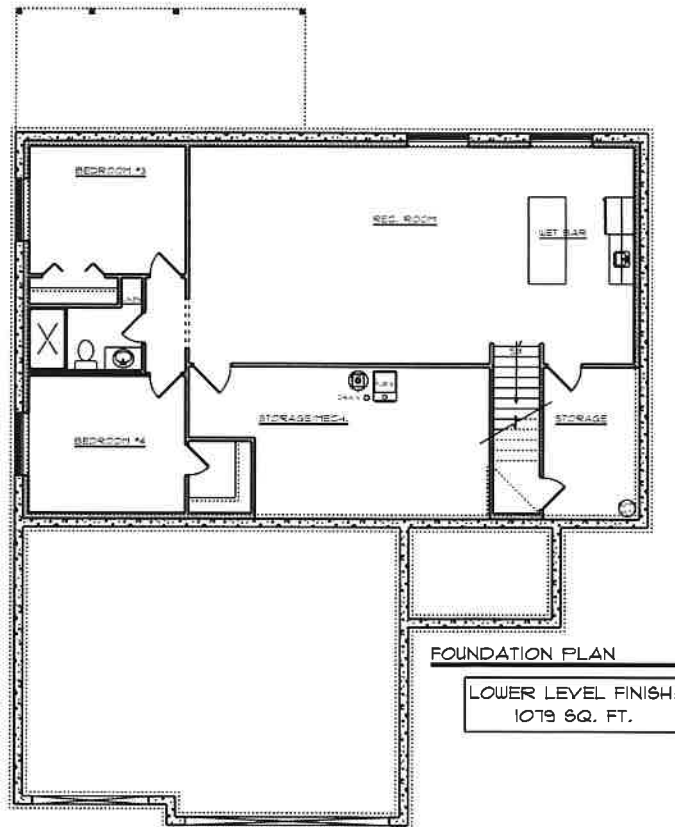

FLOOR PLAN

- One Story Ranch Home with Open Floor Plan approx. 2,600 finished sq. ft.
- 5 Bedroom, 3 Bathroom Open Floor Plan Between Kitchen, Living Area and Dining Area.
- Walk-In Closet and Bath off Master Bedroom
- Walk-In Pantry in Kitchen.
- Large Family Room in Basement with Wet Bar.
- Laundry Room off of Entrance to Home from Large 3 Car Garage.

- Oil Rubbed Bronze Door Hardware, Light Fixtures, Plumbing Fixtures.
- Painted Trim Work.
- Painted and Stained Cabinetry and Built-Ins.
- Granite Countertops in Kitchen, Baths and Wet Bar.
- Blanco Silgranit Under Mount Sink in Kitchen and China Bowl Under Mount Sinks in Master Bath.
- White Wire Closet Shelving Included.
- LVP and Tile Flooring with Tile Backsplash in Kitchen.
- Easy Clean / Maintenance ONYX Shower Base with Tile Walls in Master Bath
- 8 Foot Tall Interior Doors on main level
- Tray Ceilings

Tasteful Homes

(515) 520-3615

[HTTP://TASTEFULHOMESOFAMES.COM](http://TASTEFULHOMESOFAMES.COM)

*NOTE: Finishes Subject to Change.

*NOTE: Actual Elevation Finishes May Vary From Drawing.

TOTAL: 2694 SQ. FT.

BUILDER DISCLAIMER

Homes built for sale that are on the market are subject to the following changes and variances from the marketed material:

➤ **Layout Changes**

- **Minor modifications may be made during construction per Builder discretion therefore varying from the Present Floor Plan.**